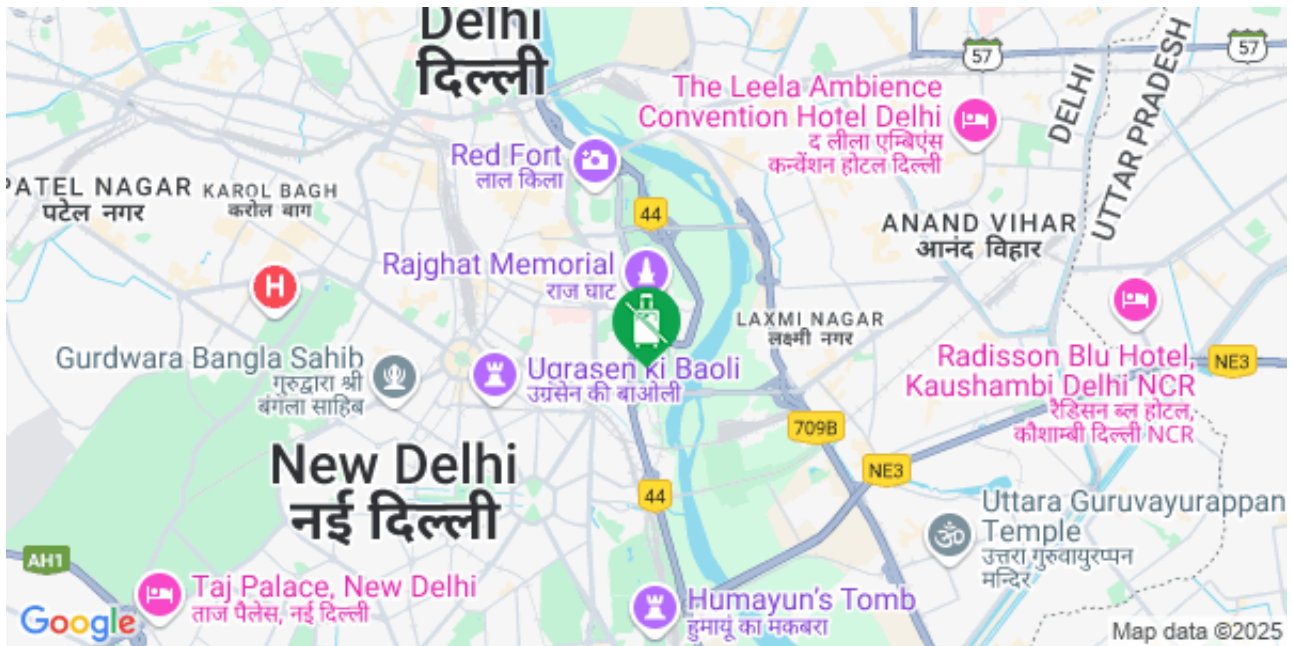

Travel

06

MAR
5:12 UTC

India Tactical: Traffic restrictions imposed for sports event at Indira Gandhi Stadium in Delhi until March 16; allot for disruptions

Current Situation:

- The Delhi Traffic Police imposed traffic restrictions for a sports event at the Indira Gandhi Indoor Stadium in the city until March 16.
- Vehicular traffic is restricted on Indraprastha (IP) Marg, Vikas Marg, and Ring Road from Rajghat to IP Depot between 12:00-00:00 (local time) on event days.
- The authorities also imposed traffic diversions on IP Marg, Vikas Marg, and Mahatma Gandhi Road in Delhi from 15:00 until the conclusion of the event on the day until March 16.
- Limited parking is available near the stadium for vehicles with a valid parking label. Parking label holders should approach the stadium parking via Ring Road and enter through Mahatma Gandhi Road. Vehicles without a valid parking label are not allowed near the venue.
- Roadside parking is prohibited in the area to maintain traffic flow, and illegally parked vehicles will be towed and prosecuted under the law.
- Further, Delhi Traffic Police advised those traveling to and from the stadium to allow extra time for travel due to expected congestion.
- Full advisory can be found [here](#).

Source: [Delhi Traffic Police](#)

Recommendations:

Those operating or residing in Delhi until March 16 are advised to allot for disruptions in the vicinity of the aforementioned areas due to the traffic diversions.