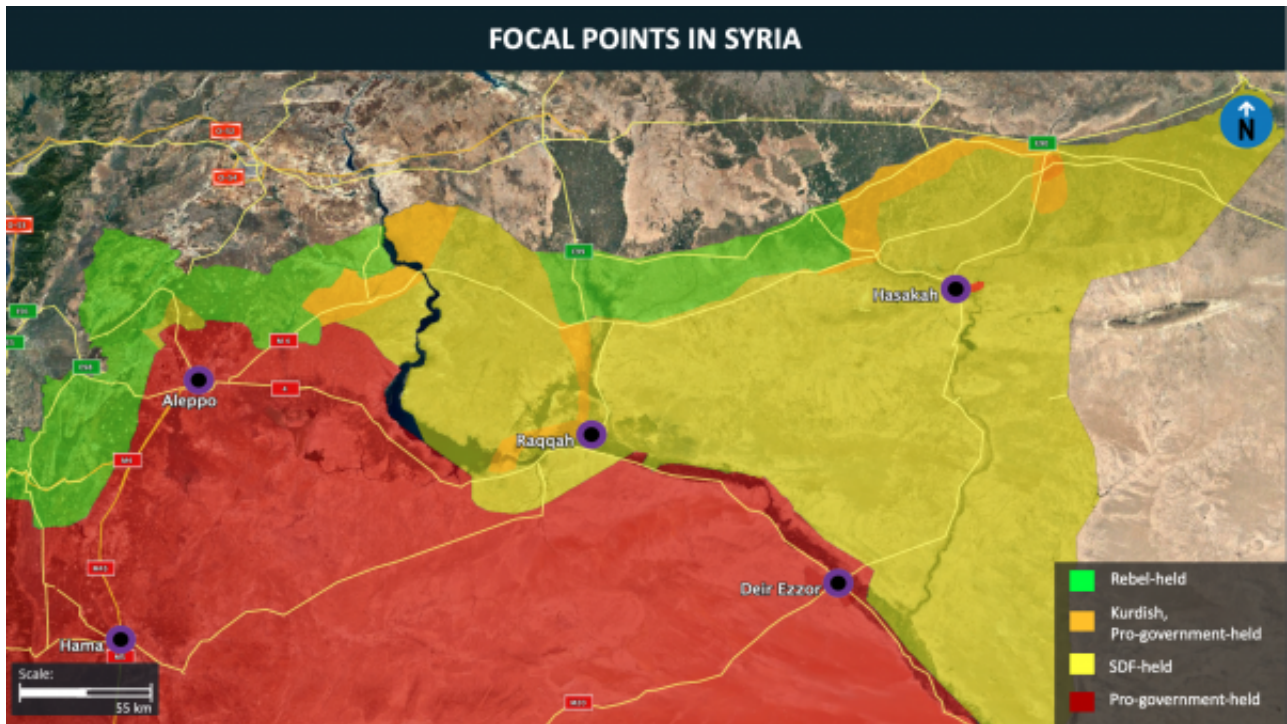

Travel

29

APR

16:30 UTC

Syria Tactical (UPDATE): SDF-affiliated AANES announces extension of closure of border crossings, curfew in northeastern Syria until May 6; adhere to instructions

[Click here to view previous report.](#)

Please be advised:

- The Syrian Democratic Forces (SDF)-affiliated Autonomous Administration of North and East Syria (AANES), extended the closure of border crossings and curfew in its administered territories until May 6.
- The curfew will be implemented every day between 19:00 (local time) and 07:00.
- During this period, all border crossings in AANES-administered territories will continue to be closed with the exception of humanitarian cases, hospital patients, students, and commercial movement.
- Gatherings for weddings, mourning, and other social events are prohibited.
- All cafes, cafeterias, markets, and restaurants may only operate for deliveries.
- During this period, work will be suspended in AANES institutions and departments except for those which must remain open and will be determined by the AANES.
- This measure is being taken to contain the spread of the COVID-19 pandemic.

Recommendations:

Those operating or residing in the SDF-affiliated AANES-administered territories until May 6 are advised to adhere to authorities' instructions and take necessary precautions to ensure business continuity due to the extension of the closure of border crossings and curfew regulations in this region.