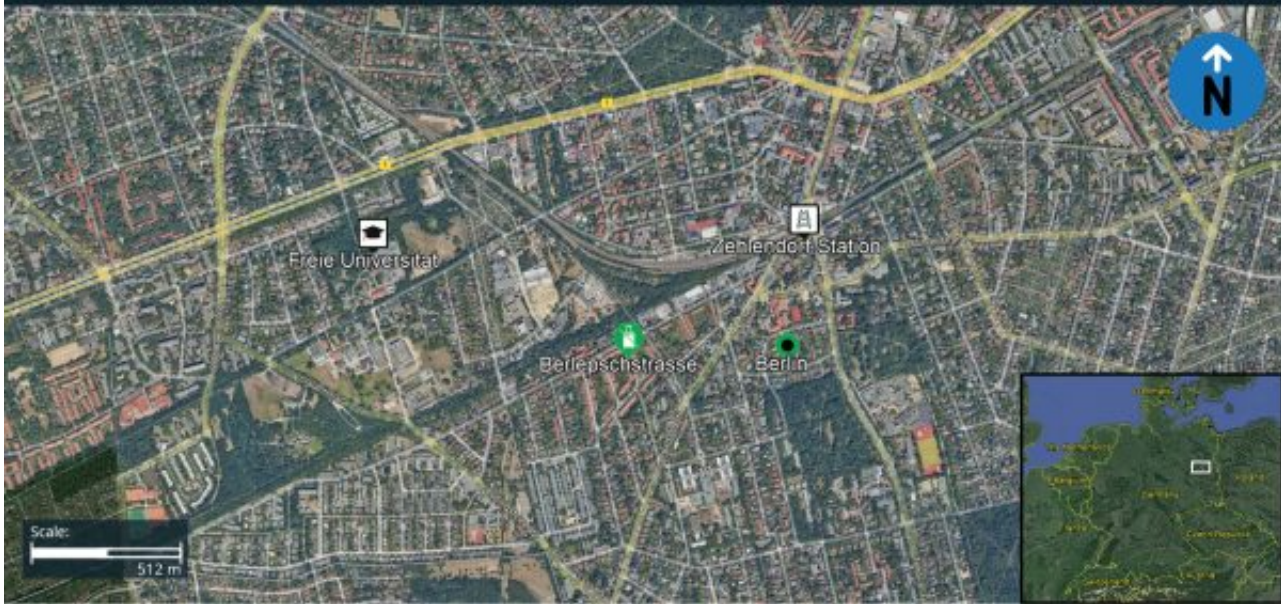

Travel

18

MAR

10:25 UTC

Germany Tactical: World War-II era bomb disposal operation planned in Berlepschstrasse, Berlin from 08:00 (local time) on March 20; allot for disruptions

Please be advised

- According to Verkehrsinformationszentrale, Berlin's traffic information service, a security operation to defuse a World War II-era aerial bomb will take place in Berlepschstrasse in Zehlendorf neighborhood of Berlin from 08:00 (local time) on March 2.
- A security cordon of 500 meters will be set up surrounding the ordnance disposal site.
- The slated duration of the disposal operation remains unconfirmed as of writing.
- An emergency shelter will be set up for the affected residents in the Ernst-Reuter-Sporthalle in Onkel-Tom-Strasse.
- Local media reports suggest that the operations of the S-Bahn Line 1 rail services and Behring Hospital will be affected.

LOCATION OF TRAVEL DISRUPTIONS IN BERLIN

Recommendations

Those operating or residing in Berlin on March 20 are advised to allot for travel-related disruptions in the vicinity of Berlepschstrasse from the morning hours onwards due to the planned bomb disposal operation.